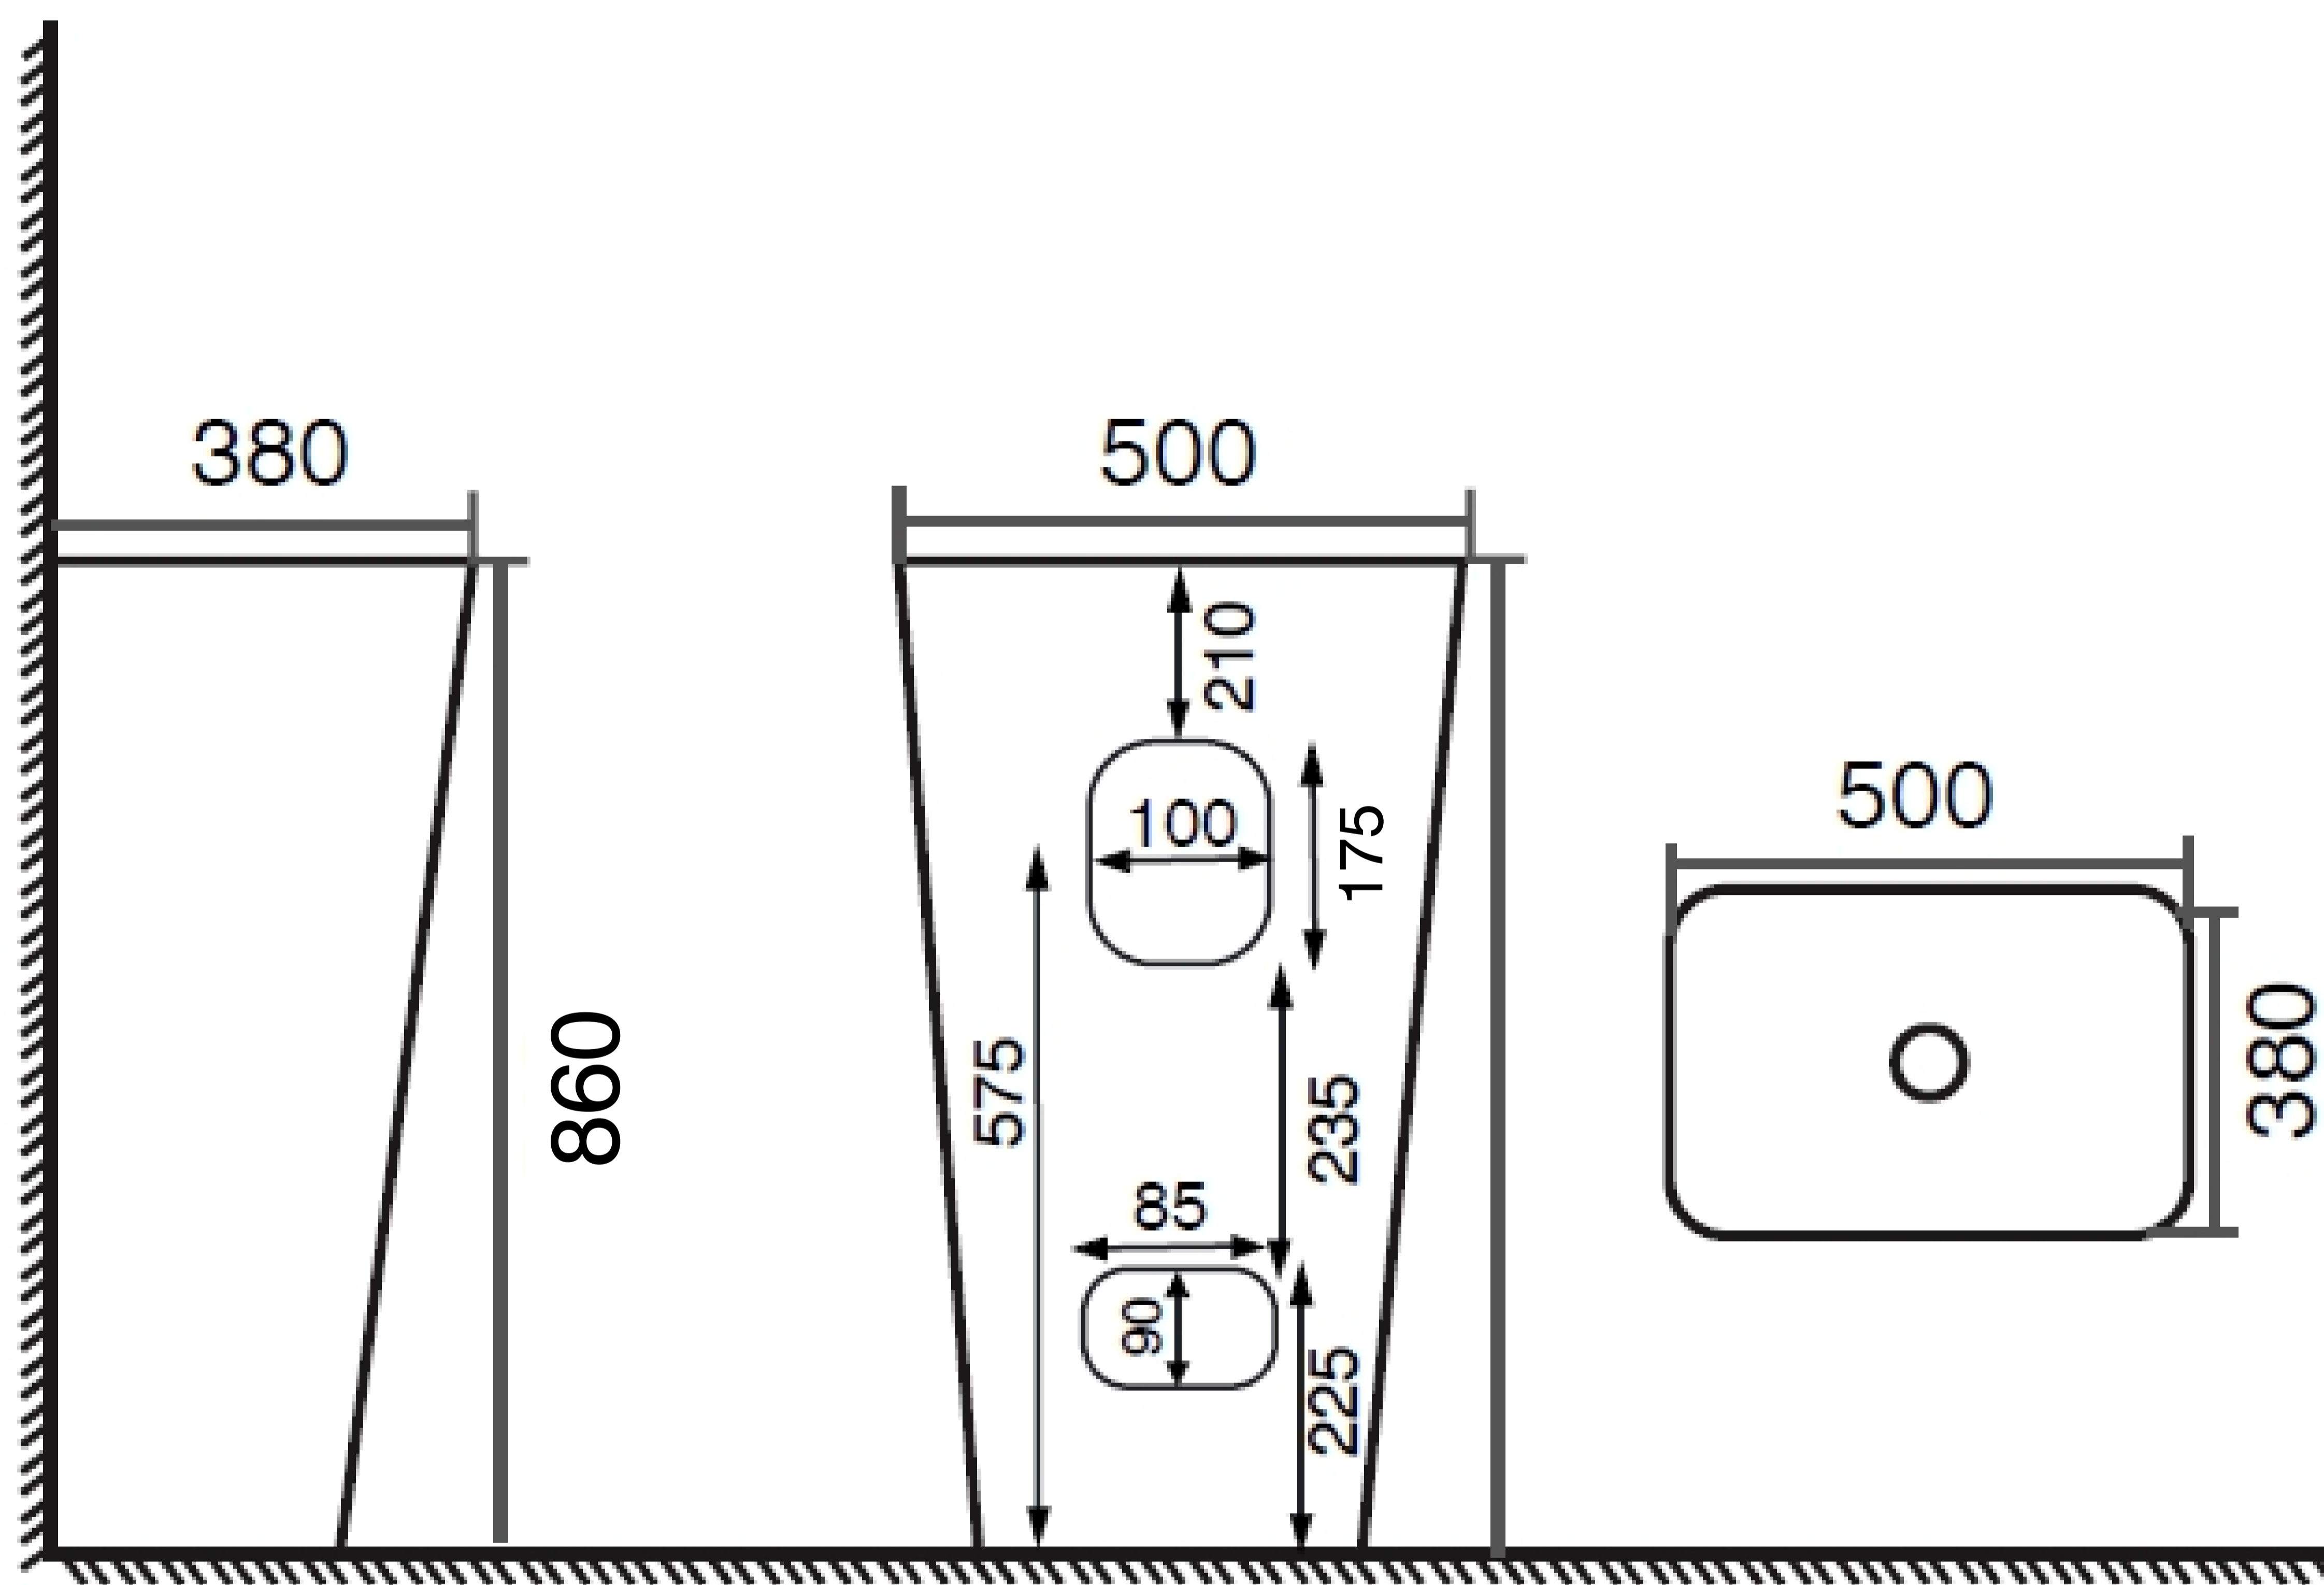

Floor Mounted Pedestal

Product Code : 1934

Technical Drawing

All dimension are in mm